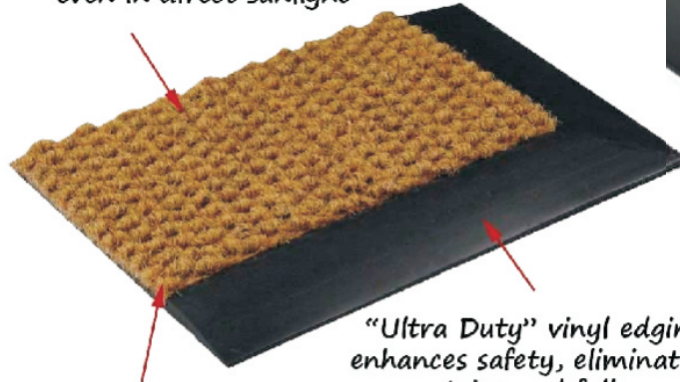

Polypropylene carpet will not fade, even in direct sunlight

"Ultra Duty" vinyl edging enhances safety, eliminating trips and falls

heavy duty berber face for unmatched product performance

APPLICATION

A needlepunch carpet which is very effective in the removal of dirt and grease

TECHNICAL DATA

- COMPOSITION** : 100% Stain Proof Miracle Fibre / Polypropylene
- BACKING TYPE** : 3mm non-slip Rubber
- SIZE** : 3,66m wide {made to size}
- THICKNESS** : 7mm
- TOTAL WEIGHT** : 6,5 kg/m²
- TRAFFIC GRADE** : High Traffic (commercial Use)