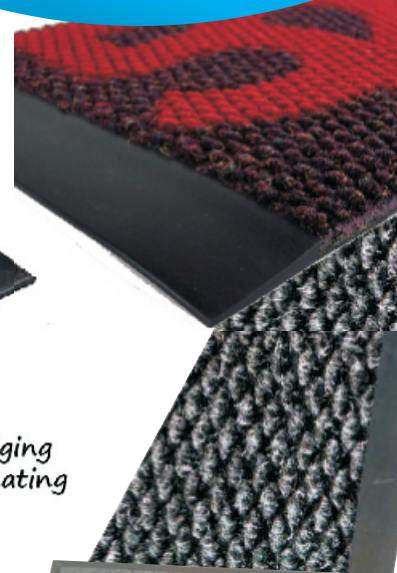

Polypropylene carpet will not fade, even in direct sunlight

"Ultra Duty" vinyl edging enhances safety, eliminating trips and falls

heavy duty berber face for unmatched product performance

APPLICATION

A needlepunch carpet which is very effective in the removal of dirt and grease

TECHNICAL DATA

- COMPOSITION** : 100% Stain Proof Miracle Fibre / Polypropylene
- BACKING TYPE** : 3mm non-slip Rubber
- SIZE** : 3,66m wide {made to size}
- THICKNESS** : 7mm
- TOTAL WEIGHT** : 6,5 kg/m²
- TRAFFIC GRADE** : High Traffic (commercial Use)