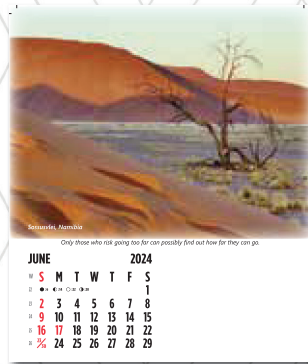

Scenic South Africa

If nature is the artist, then we have compiled a selection of its finest work.