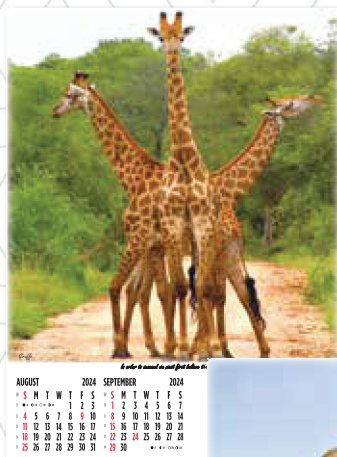

Portraits of Wildlife

Get up close with these outstanding images of some of Africa's spectacular wildlife. From dust beneath the elephants' feet to the whiskers upon the lion's face, and more.

CODE: 13B