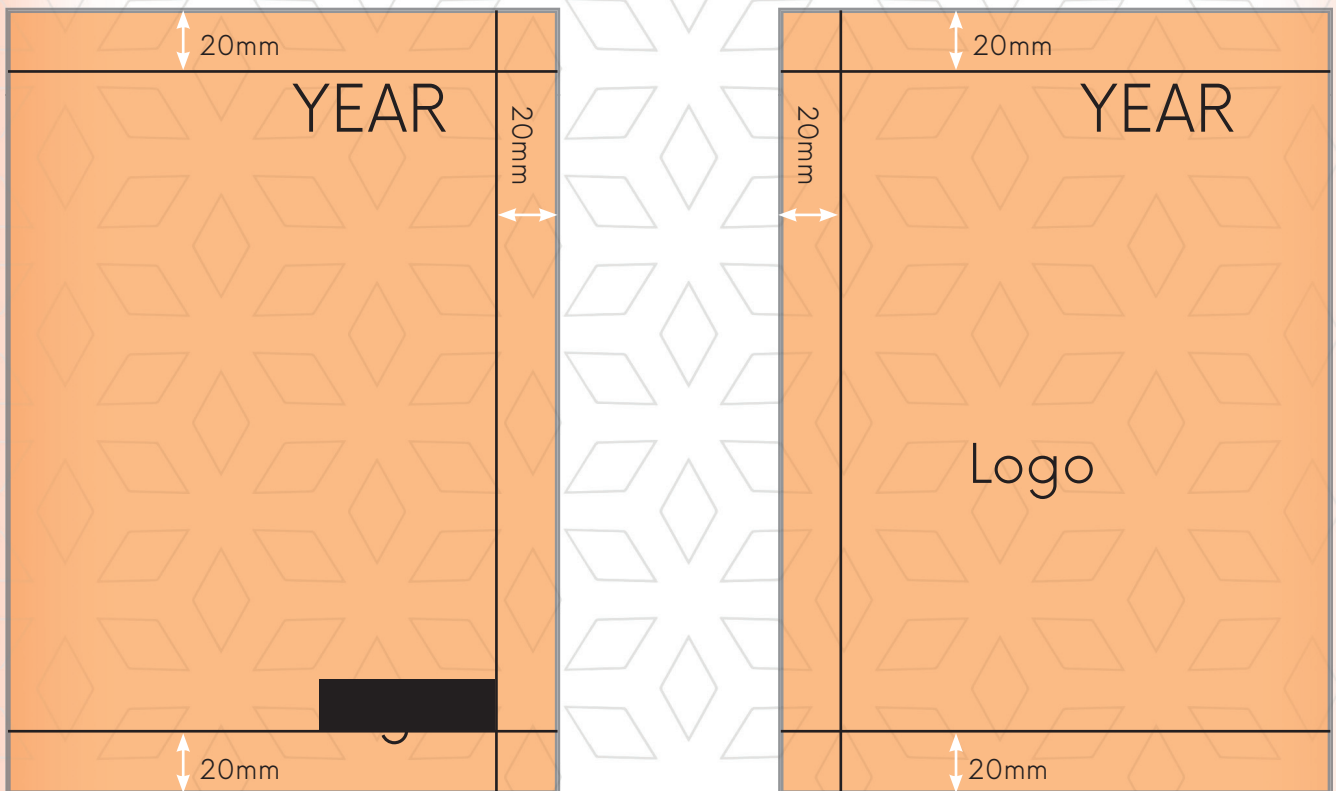

Diary Range 2024

We offer 4 diary sizes:

- A4 (210mm X 297mm),
- A5+ (165mm X 235mm),
- A5 (148mm X 210mm) and
- Slim line (80mm X 150mm)

Our diary production process:

- Text of 352 pages
- Printed on 70 gsm Triple Green Eco Friendly paper stock
- From flat sheets, sections perforated and folded
- Sections are inserted and then collated
- Diary blocks are then sewn and checked individually for any errors
- All processes are done by fully automated machinery
- Endpapers are then fitted onto book block through a book-line machine
- Once glued the next station will put on the back-liner which will protect the final diary from falling apart
- Books are then sent through a drying unit
- Next step is the trimming of the book blocks with three knife trimmer
- A ribbon is then fitted on the head of the trimmed book block
- Head and tail bands are glued on top and bottom of spine to fill in the gap
- Covers are done whilst the book blocks are produced, they are then married to the book blocks using the Casing machine
- Completed diaries are then pressed and grooved using a pressing unit
- Ready diaries are then wiped, checked and packed for dispatch

Slim line
(80mm X 150mm)

A5
(148mm X 210mm)

A5+
(165mm X 235mm)

A4
(210mm X 297mm)

Template example of an A5 Diary:

15mm turnover

FOILING on the diary:

Diary Range 2024