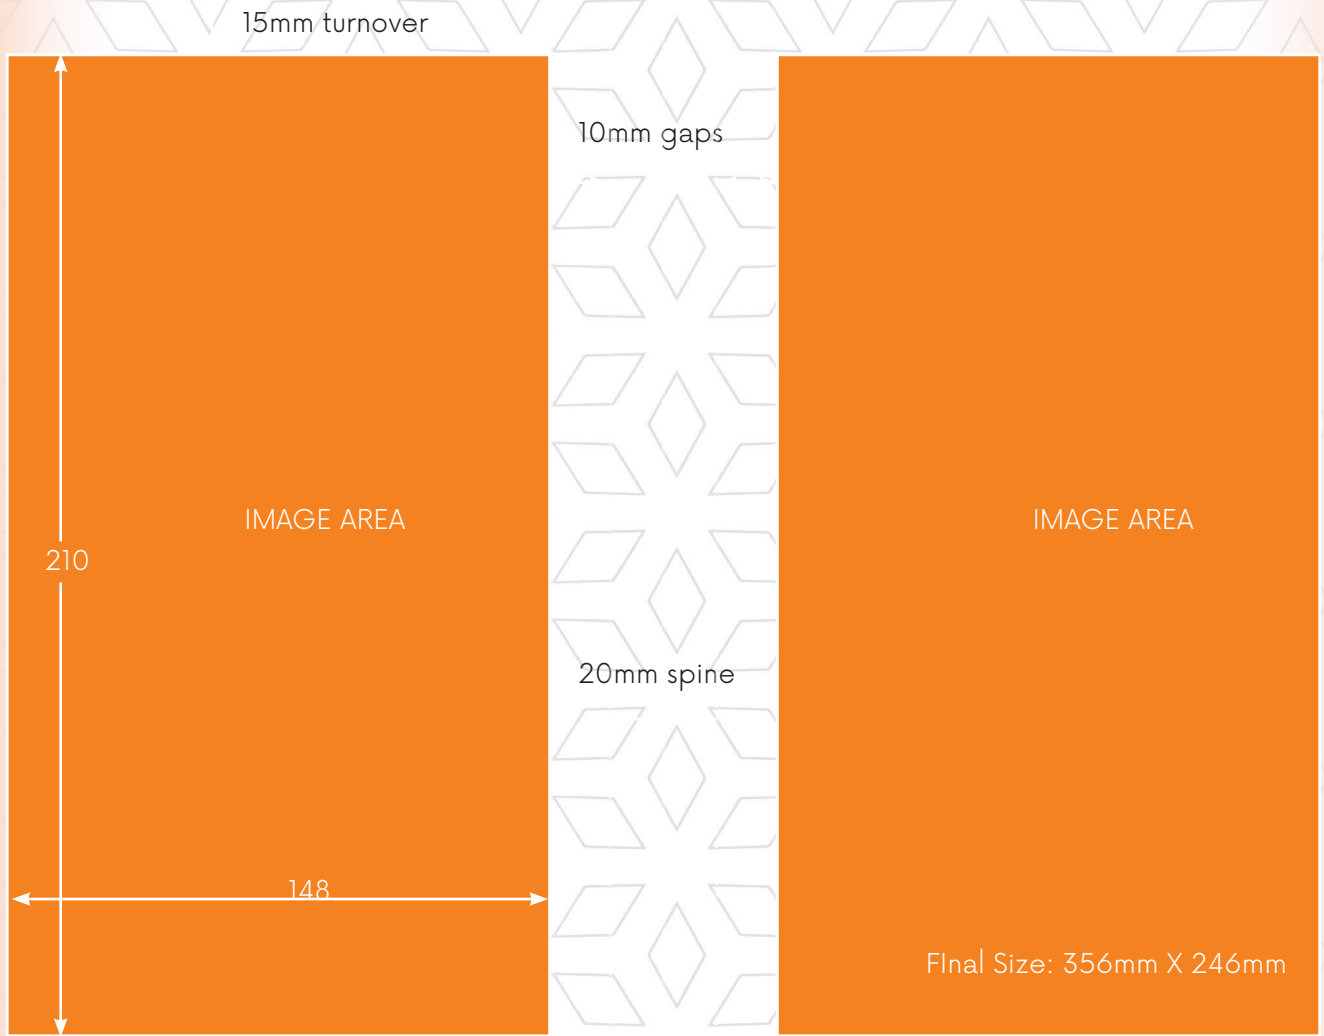

Diary Range 2024

We offer 4 diary sizes:

- A4 (210mm X 297mm),
- A5+ (165mm X 235mm),
- A5 (148mm X 210mm) and
- Slim line (80mm X 150mm)

Our diary production process:

- Text of 352 pages
- Printed on 70 gsm Triple Green Eco Friendly paper stock
- From flat sheets, sections perforated and folded
- Sections are inserted and then collated
- Diary blocks are then sewn and checked individually for any errors
- All processes are done by fully automated machinery
- Endpapers are then fitted onto book block through a book-line machine
- Once glued the next station will put on the back-liner which will protect the final diary from falling apart
- Books are then sent through a drying unit
- Next step is the trimming of the book blocks with three knife trimmer
- A ribbon is then fitted on the head of the trimmed book block
- Head and tail bands are glued on top and bottom of spine to fill in the gap
- Covers are done whilst the book blocks are produced, they are then married to the book blocks using the Casing machine
- Completed diaries are then pressed and grooved using a pressing unit
- Ready diaries are then wiped, checked and packed for dispatch

Slim line
(80mm X 150mm)

A5
(148mm X 210mm)

A5+
(165mm X 235mm)

A4
(210mm X 297mm)

Template example of an A5 Diary:

15mm turnover

FOILING on the diary:

Diary Range 2024