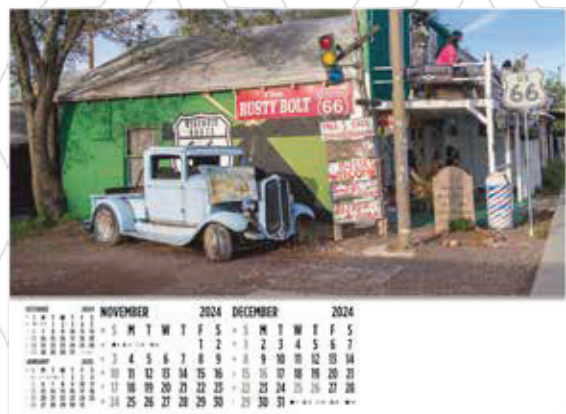

Back to the Past

Take a trip back to the past with this walk down memory lane. American gas stations frozen in time, reminding us of simpler times. Each service station holds stories of days gone by, and lives in the memories of all those who passed through. An oasis on the open road.

CODE: 71